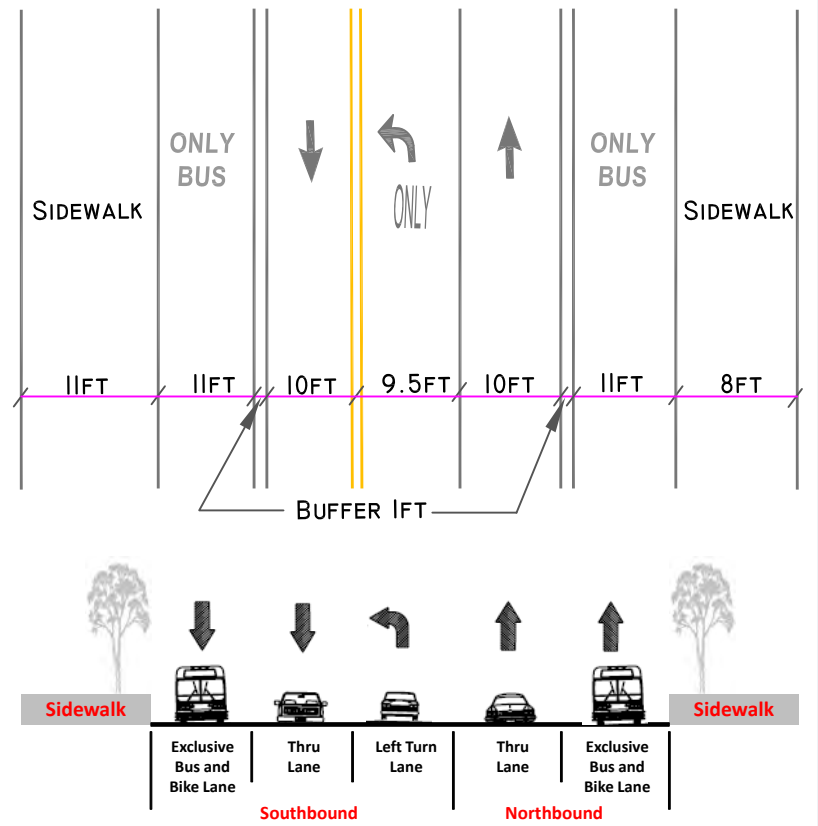

PROPOSED DRAFT CONCEPT - I

GEORGIA AVENUE BUS LANE AND STREETSCAPE PROJECT

TYPICAL SECTIONS

Notes: Concept for demonstration purposes only
Not drawn to scale

PROPOSED DRAFT CONCEPT - I

GEORGIA AVENUE BUS LANE AND STREETScape PROJECT

Notes: Concept for demonstration purposes only
Not drawn to scale