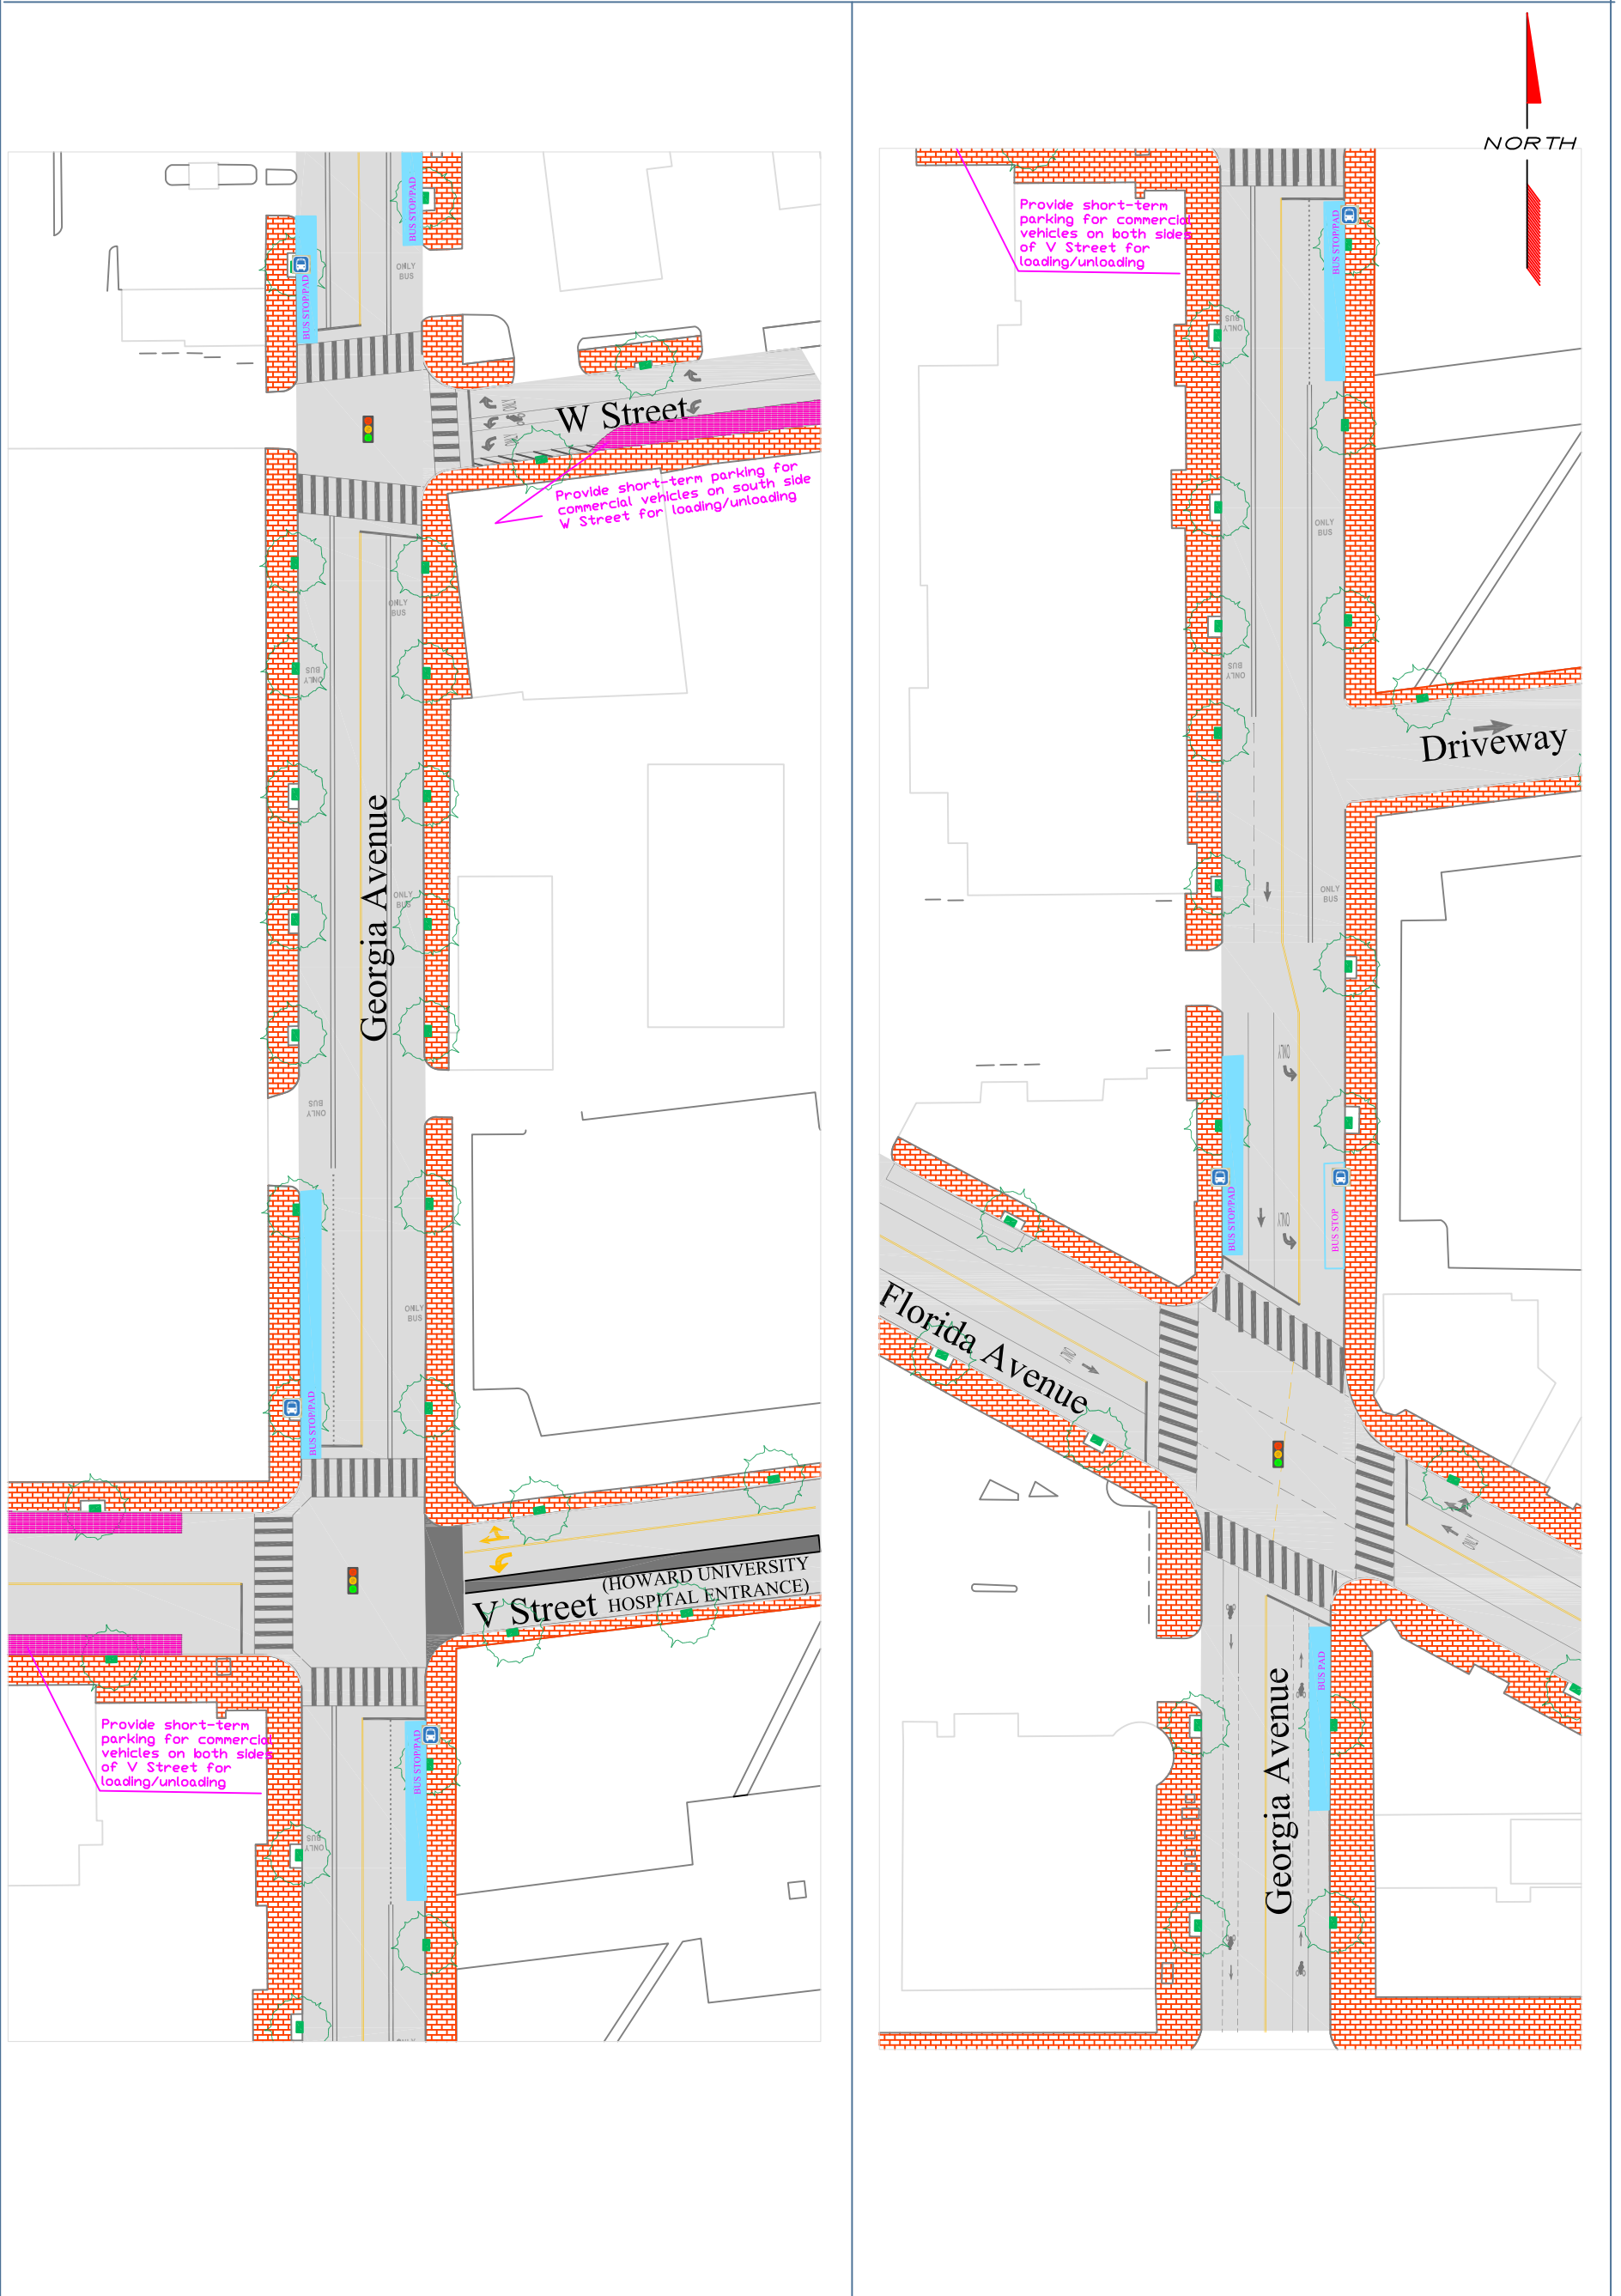

PROPOSED DRAFT CONCEPT - I

GEORGIA AVENUE BUS LANE AND STREETSCAPE PROJECT

TYPICAL SECTIONS

Notes: Concept for demonstration purposes only
Not drawn to scale

PROPOSED DRAFT CONCEPT - I

GEORGIA AVENUE BUS LANE AND STREETScape PROJECT

Notes: Concept for demonstration purposes only
Not drawn to scale