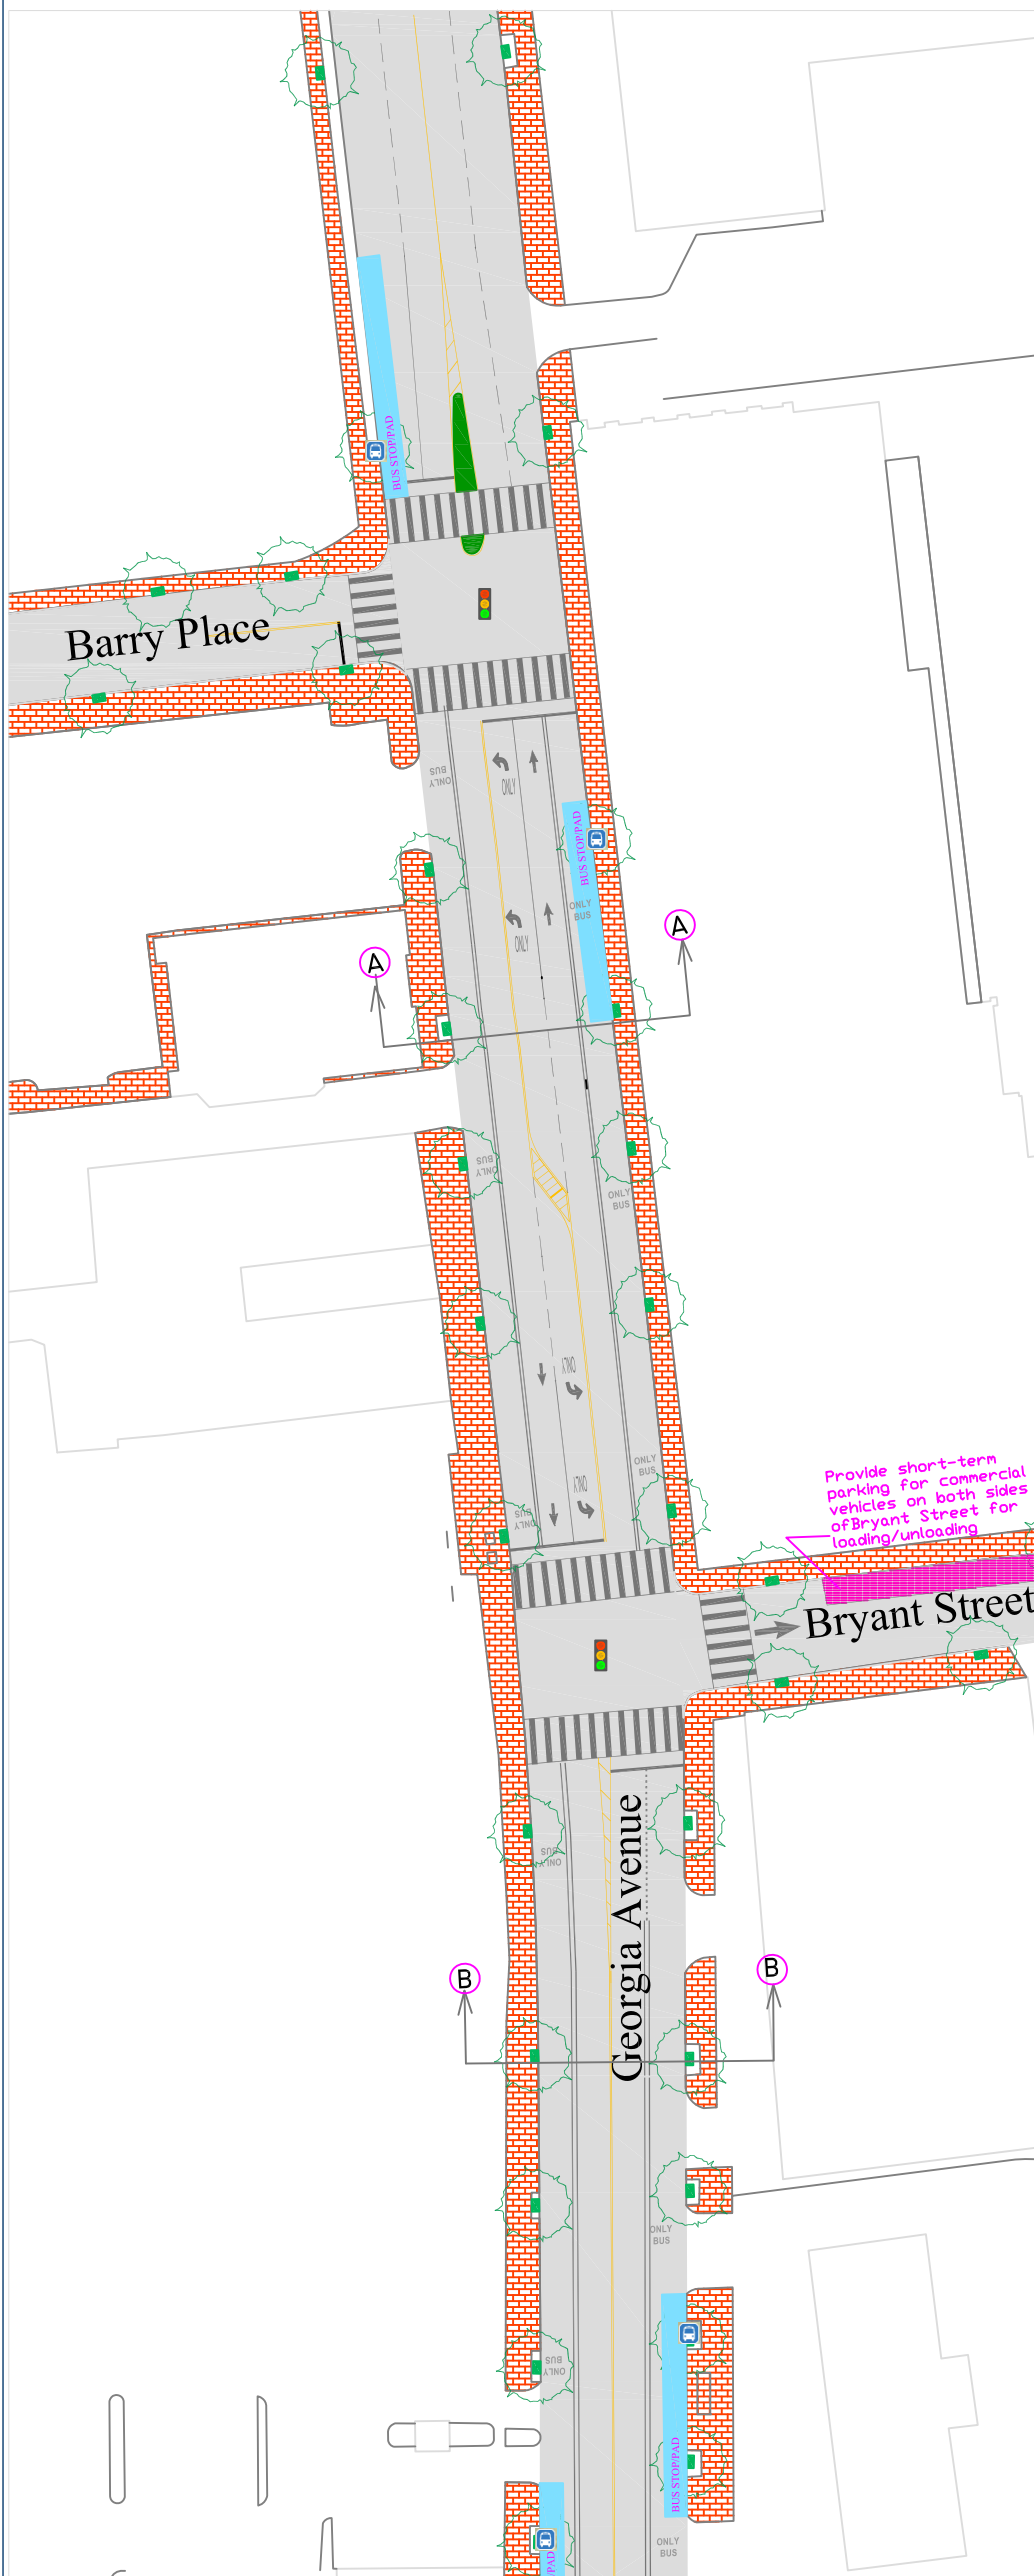

PROPOSED DRAFT CONCEPT - I

GEORGIA AVENUE BUS LANE AND STREETSCAPE PROJECT

TYPICAL SECTIONS

Notes: Concept for demonstration purposes only
Not drawn to scale

PROPOSED DRAFT CONCEPT - I

GEORGIA AVENUE BUS LANE AND STREETScape PROJECT

Notes: Concept for demonstration purposes only
Not drawn to scale