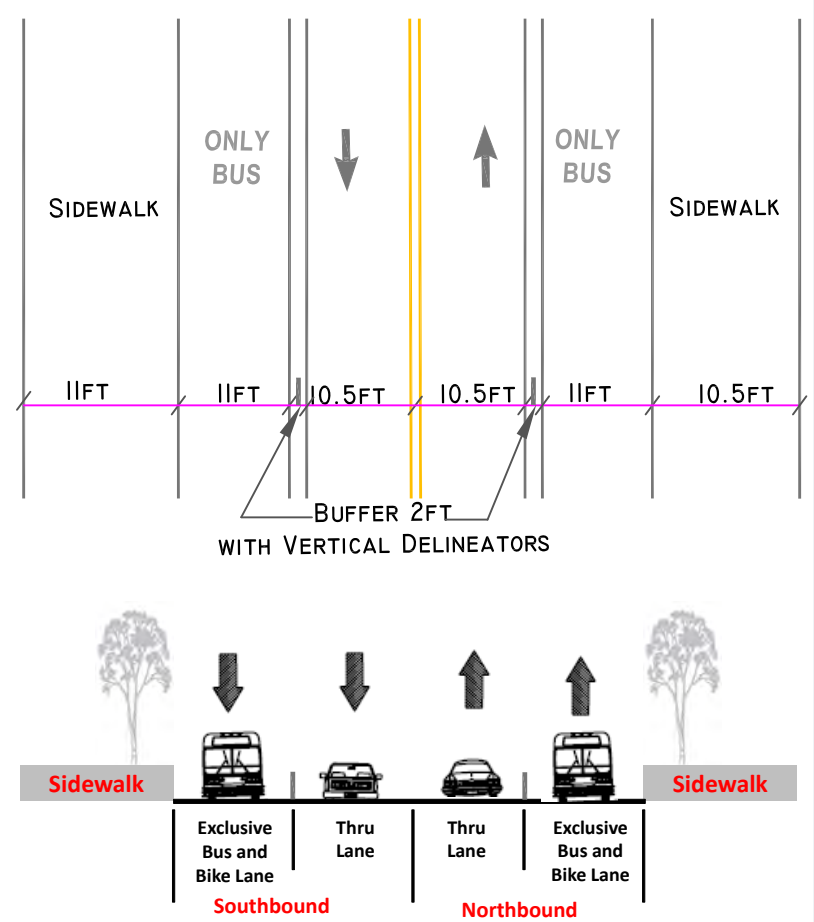

PROPOSED DRAFT CONCEPT - I

GEORGIA AVENUE BUS LANE AND STREETSCAPE PROJECT

TYPICAL SECTIONS

Notes: Concept for demonstration purposes only
Not drawn to scale

PROPOSED DRAFT CONCEPT - I

GEORGIA AVENUE BUS LANE AND STREETScape PROJECT

Notes: Concept for demonstration purposes only
Not drawn to scale