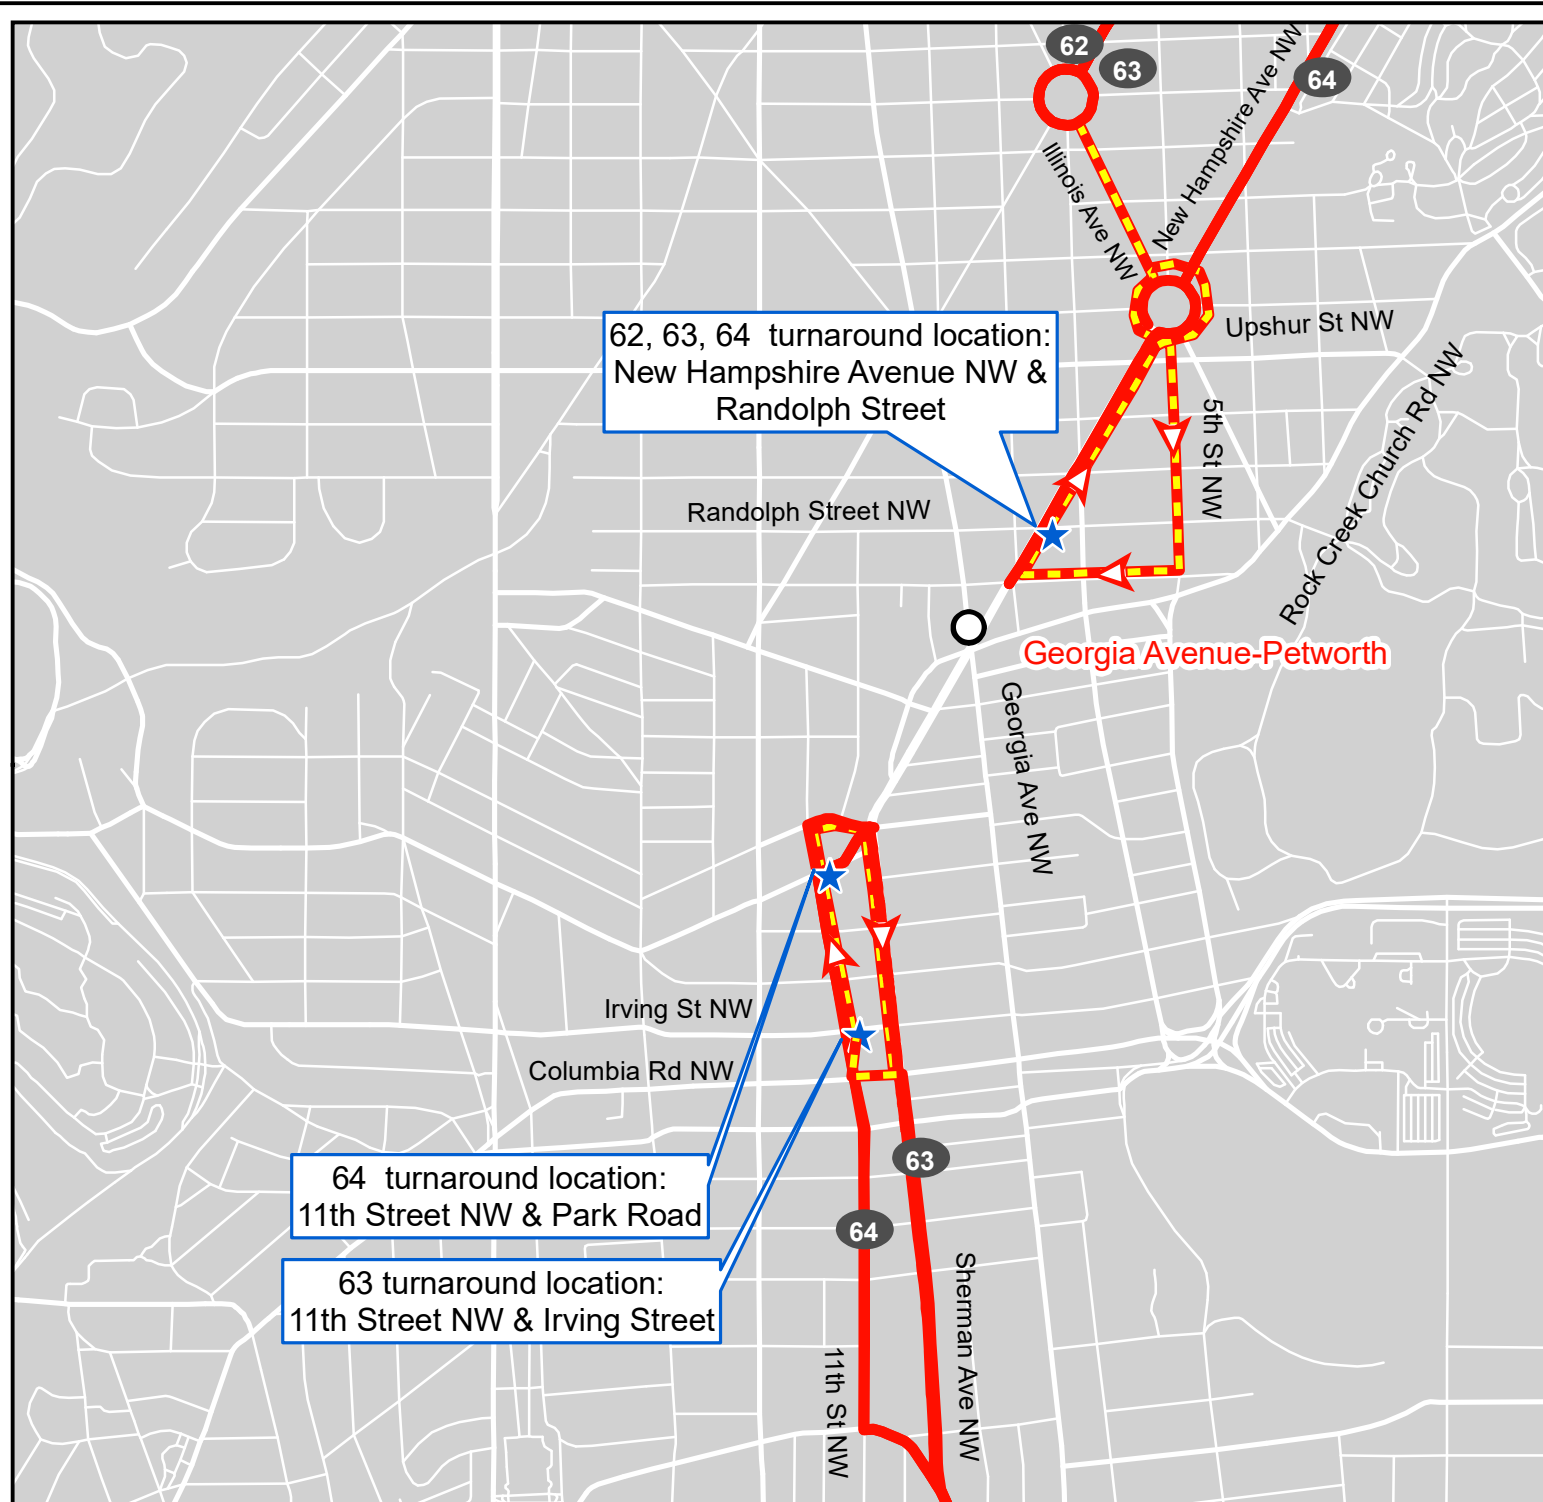

DC Open Streets

Closure of
Georgia Avenue NW
Missouri Avenue -
Barry Place
Saturday, October 5

Routes:
62, 63, 64

Legend

- ★ Bus Turnaround Locations
- Routes 62, 63, 64
- Detour Routes
- Metrorail Stations

0 0.175 0.35 Miles