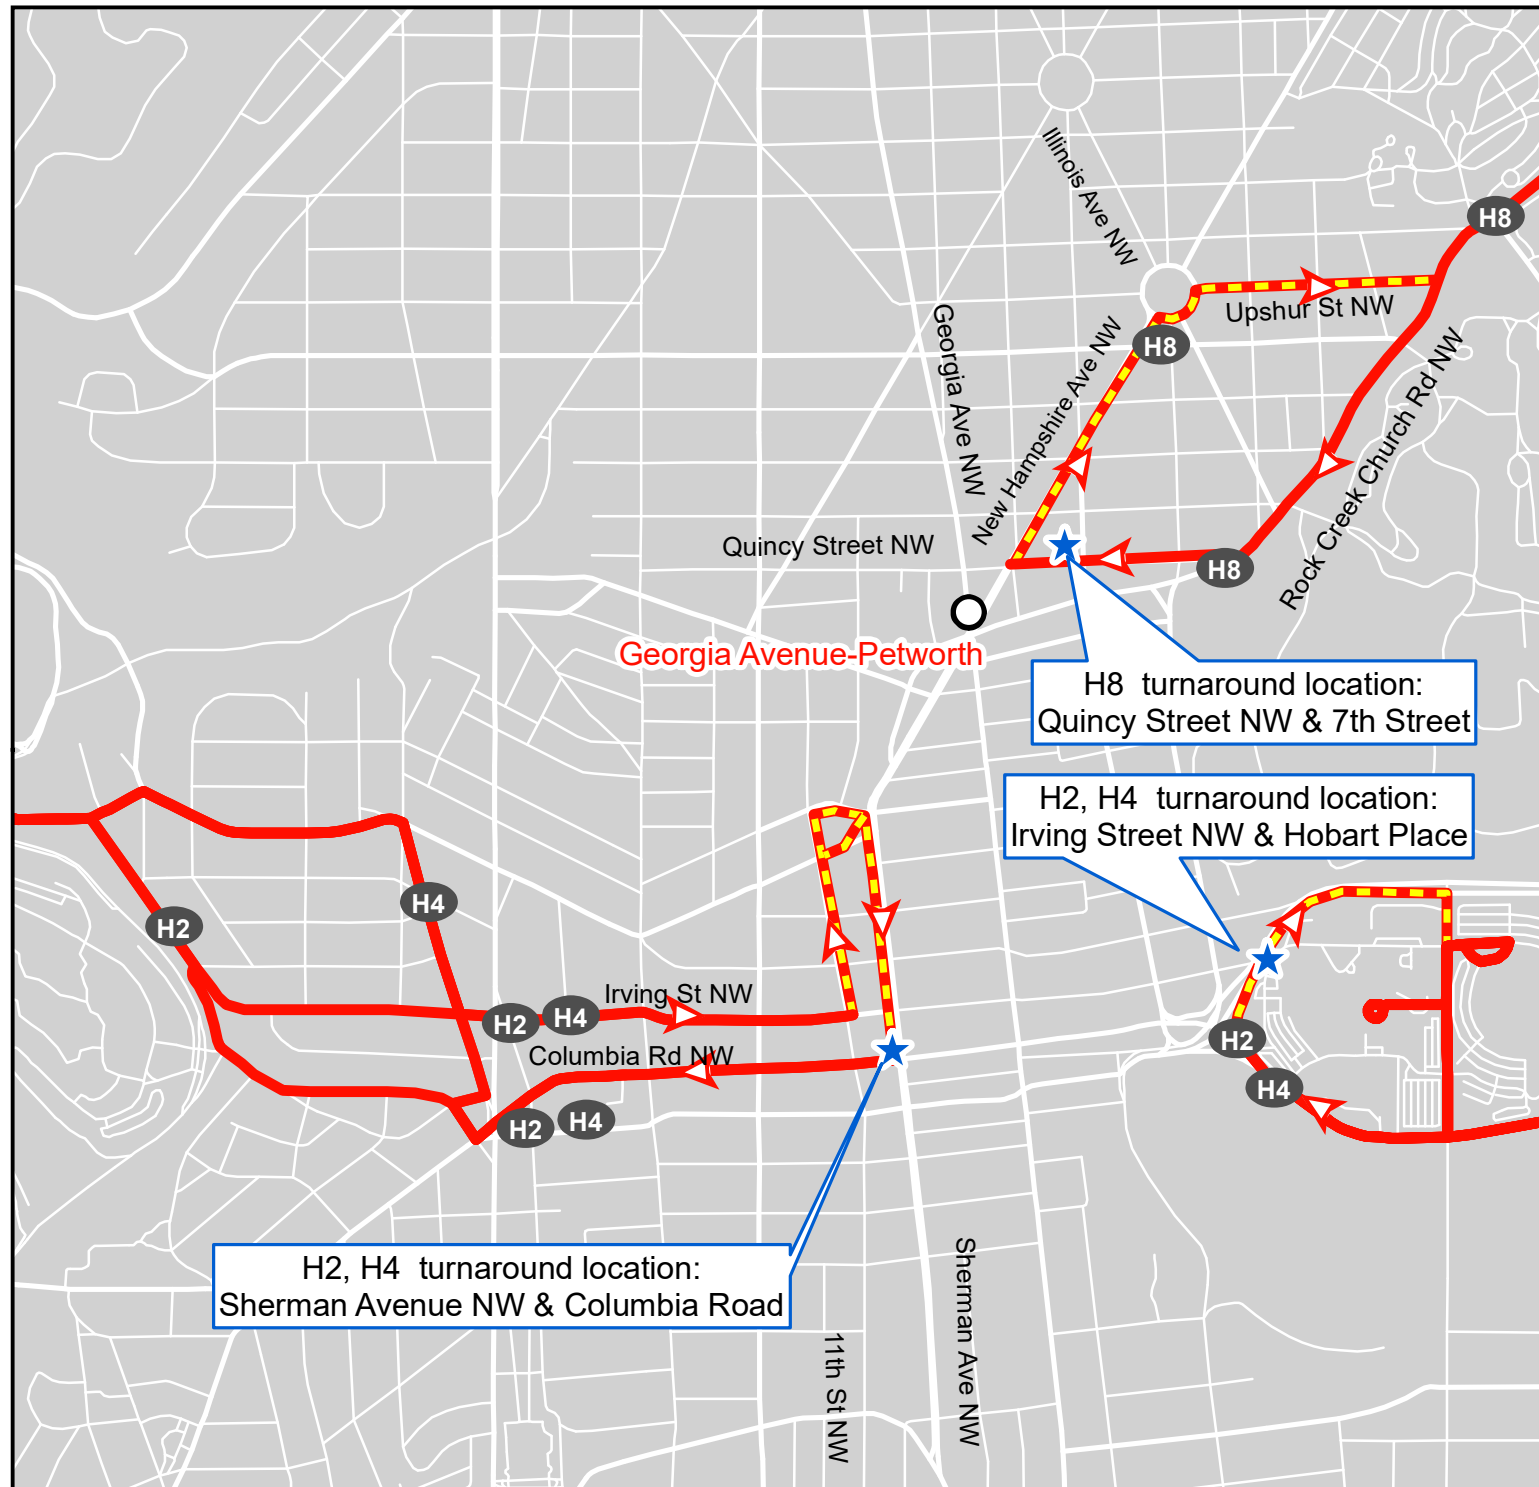

DC Open Streets

Closure of
Georgia Avenue NW
Missouri Avenue -
Barry Place
Saturday, October 5

Routes:
H2, H4, H8

Legend

- ★ Bus Turnaround Locations
- Routes H2, H4, H8
- - - Detour Routes
- Metrorail Stations

0 0.175 0.35 Miles